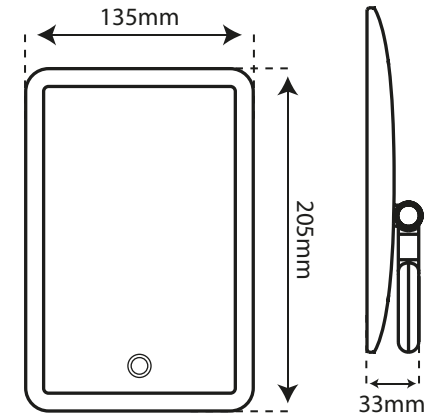

DIMMABLE	USB CABLE (incl.)	TOUCH ON/OFF	TOUCH DIMMABLE	LI-ION 3.7Vdc 600mAh	BATHROOM ZONE 3