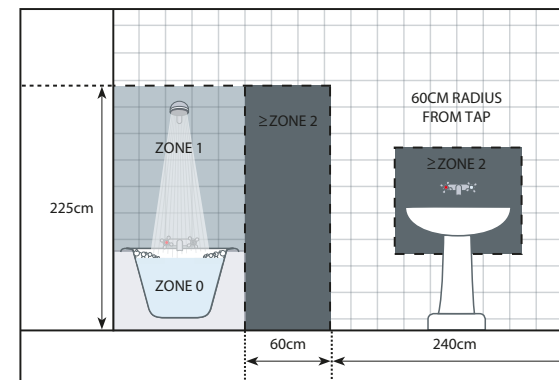

smartwares Europe	NL: 088 5940501 Lokaal tarief
	BE: 078 481094(NL) Lokaal tarief
Jules Verneweg 87 5015 BH Tilburg The Netherlands	FR: 0825 560 650 Tarif local
	DE: +49 (0) 1805 010762 14ct./Min. dt. Festnetz, Mobil max. 42ct./Min
service.smartwares.eu	UK: +44 (0) 345 230 1231 ES: +34 938427589

CUSTOMER SERVICE