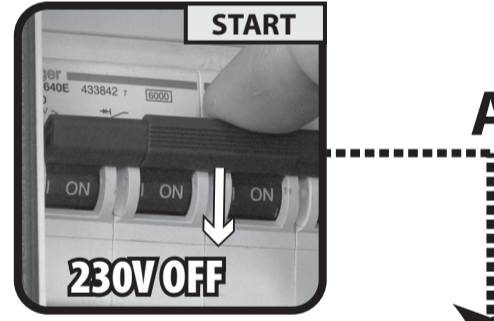

SICHERHEITS- UND WARTUNGSHINWEISE in German.

- Strip the wire to the indicated length. List of instructions in various languages.

- Connect using the specified cable. List of instructions in various languages.

- The fitting is splash-proof. List of instructions in various languages.

INSTRUCTIONS DE SECURITE ET D'ENTRETIEN in French.

GB CORRECT DISPOSAL OF PRODUCT (Waste Electrical & Electronic Equipment) instructions in English.