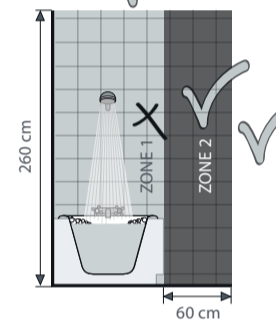

230V~50Hz - Rated power 3,8W

smartwares Europe contact information table including phone numbers, email, and website for various regions.

20140324.3000.067.GA.B

TR ÜRÜNÜN DOĞRU BERTARAF EDİLMESİ (Elektrik ve Elektronik Ekipman Atıkları) instructions in Turkish.