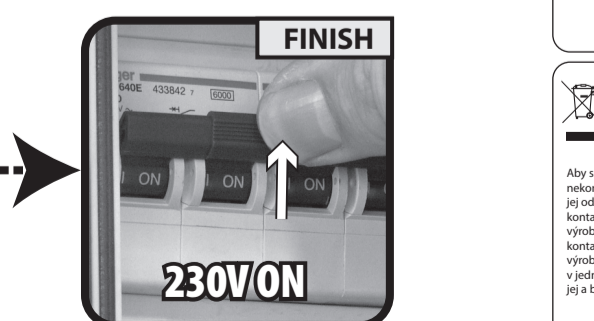

- Protection class 2: the fitting is double insulated and does not require earthing. List of instructions in various languages.

SAFETY AND MAINTENANCE INSTRUCTIONS in English.

VILJEKORISTIENS- OJENDRUGOUSTRUKTUES in Danish.

SICHERHEITS- UND WARTUNGSHINWEISE in German.

- Strip the wire to the indicated length. List of instructions in various languages.

- Connect using the specified cable. List of instructions in various languages.

- The fitting is splash-proof. List of instructions in various languages.

INSTRUCTIONS DE SECURITE ET D'ENTRETIEN in French.

GB CORRECT DISPOSAL OF PRODUCT (Waste Electrical & Electronic Equipment) instructions in English.